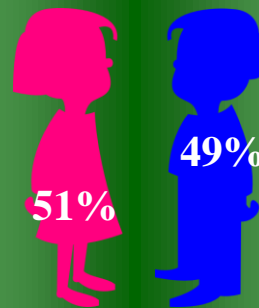

29% of Teachers have a

13 Dual Enrollment classes through Central Carolina Technical College in Sumter

30% Military Students

46 Second Generation Generals

1 Third Generation Generals

Over 30

TSA Voted Best School Administrator Dr. Frank Martin